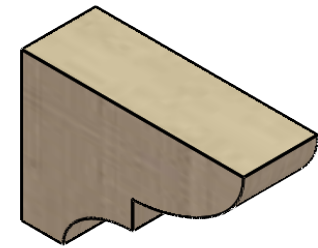

ITEM NUMBER: CORU02X06X04RIDRCPR

2"W X 6"D X 4"H SERIES 3 CLASSIC RIDGEWOOD ROUGH CEDAR
TIMBERTHANE FAUX WOOD CORBEL, PRIMED

SIDE PROFILE

FRONT PROFILE

ISOMETRIC

EKENA MILLWORK
2300 WEST MAIN ST.
CLARKSVILLE, TX 75426
TOLL FREE: 866-607-0453
WWW.EKENAMILLWORK.COM