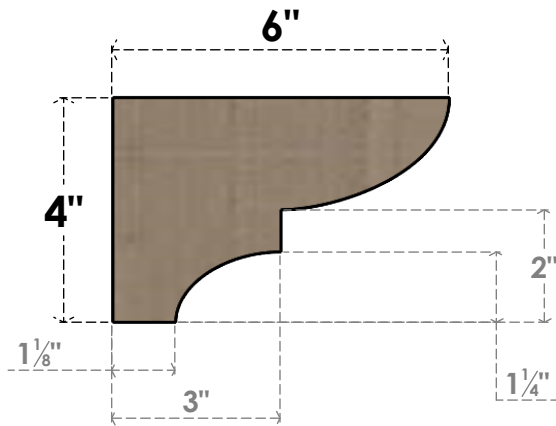

ITEM NUMBER: CORU02X06X04RIDRCPR

2"W X 6"D X 4"H SERIES 3 CLASSIC RIDGEWOOD ROUGH CEDAR
TIMBERTHANE FAUX WOOD CORBEL, PRIMED

SIDE PROFILE

FRONT PROFILE

ISOMETRIC

EKENA MILLWORK
2300 WEST MAIN ST.
CLARKSVILLE, TX 75426
TOLL FREE: 866-607-0453
WWW.EKENAMILLWORK.COM

NOTES

1. INSTALLATION TO BE COMPLETED IN ACCORDANCE WITH MANUFACTURER'S SPECIFICATIONS.
2. DRAWING MAY NOT BE TO SCALE
3. THIS DRAWING IS INTENDED FOR DESIGN AND PLANNING PURPOSES ONLY.
4. ALL INFORMATION CONTAINED HEREIN WAS CURRENT AT THE TIME OF DEVELOPMENT BUT MUST BE REVIEWED AND APPROVED BY THE PRODUCT MANUFACTURER TO BE CONSIDERED ACCURATE.
5. TIMBERTHANE ARCHITECTURAL PRODUCTS ARE MADE FROM HIGH DENSITY URETHANE AND COME FACTORY PRIMED