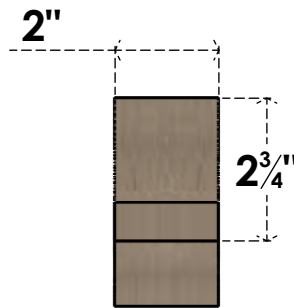

ITEM NUMBER: CORU02X06X04RIDRCPR

2"W X 6"D X 4"H SERIES 3 CLASSIC RIDGEWOOD ROUGH CEDAR
TIMBERTHANE FAUX WOOD CORBEL, PRIMED

SIDE PROFILE

FRONT PROFILE

ISOMETRIC

EKENA MILLWORK
2300 WEST MAIN ST.
CLARKSVILLE, TX 75426
TOLL FREE: 866-607-0453
WWW.EKENAMILLWORK.COM

NOTES

1. INSTALLATION TO BE COMPLETED IN ACCORDANCE WITH MANUFACTURER'S SPECIFICATIONS.
2. DRAWING MAY NOT BE TO SCALE
3. THIS DRAWING IS INTENDED FOR DESIGN AND PLANNING PURPOSES ONLY.
4. ALL INFORMATION CONTAINED HEREIN WAS CURRENT AT THE TIME OF DEVELOPMENT BUT MUST BE REVIEWED AND APPROVED BY THE PRODUCT MANUFACTURER TO BE CONSIDERED ACCURATE.
5. TIMBERTHANE ARCHITECTURAL PRODUCTS ARE MADE FROM HIGH DENSITY URETHANE AND COME FACTORY PRIMED